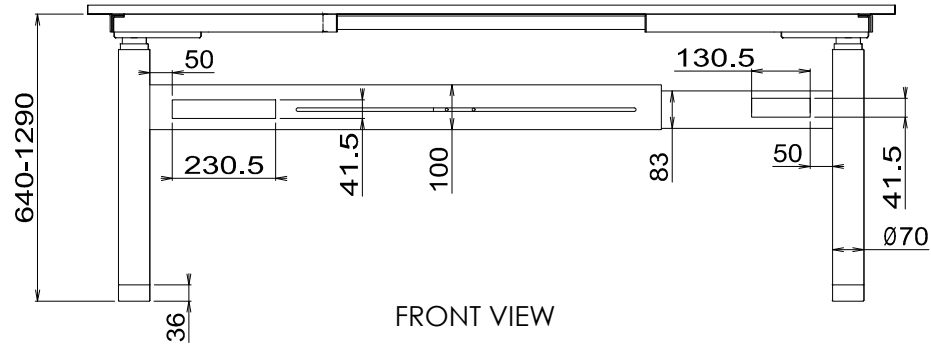

BDO Furniture Group
"MAKING FURNITURE EASY"

PRODUCT CODE:
EDR-B2B
ASSEMBLED SIZE:
-

REMARKS:
ADJUSTABLE
2023
BDO FURNITURE GROUP PTY LTD

FRONT VIEW

SIDE VIEW

TOP VIEW

ISOMETRIC VIEW