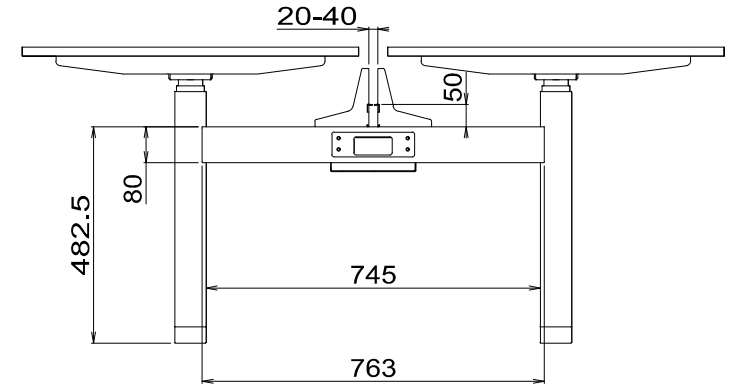

BDO Furniture Group
"MAKING FURNITURE EASY"

PRODUCT CODE:
EDR-B2B
ASSEMBLED SIZE:
-

REMARKS:
ADJUSTABLE
2023
BDO FURNITURE GROUP PTY LTD

FRONT VIEW

SIDE VIEW

TOP VIEW

ISOMETRIC VIEW