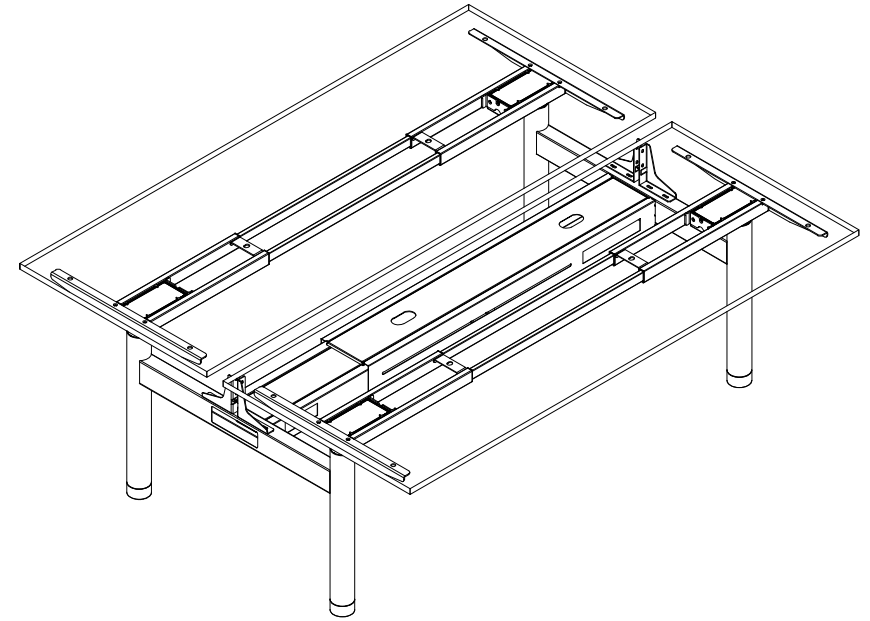

BDO Furniture Group
"MAKING FURNITURE EASY"

PRODUCT CODE:
EDR-B2B
ASSEMBLED SIZE:
-

REMARKS:
ADJUSTABLE
2023
BDO FURNITURE GROUP PTY LTD

FRONT VIEW

SIDE VIEW

TOP VIEW

ISOMETRIC VIEW