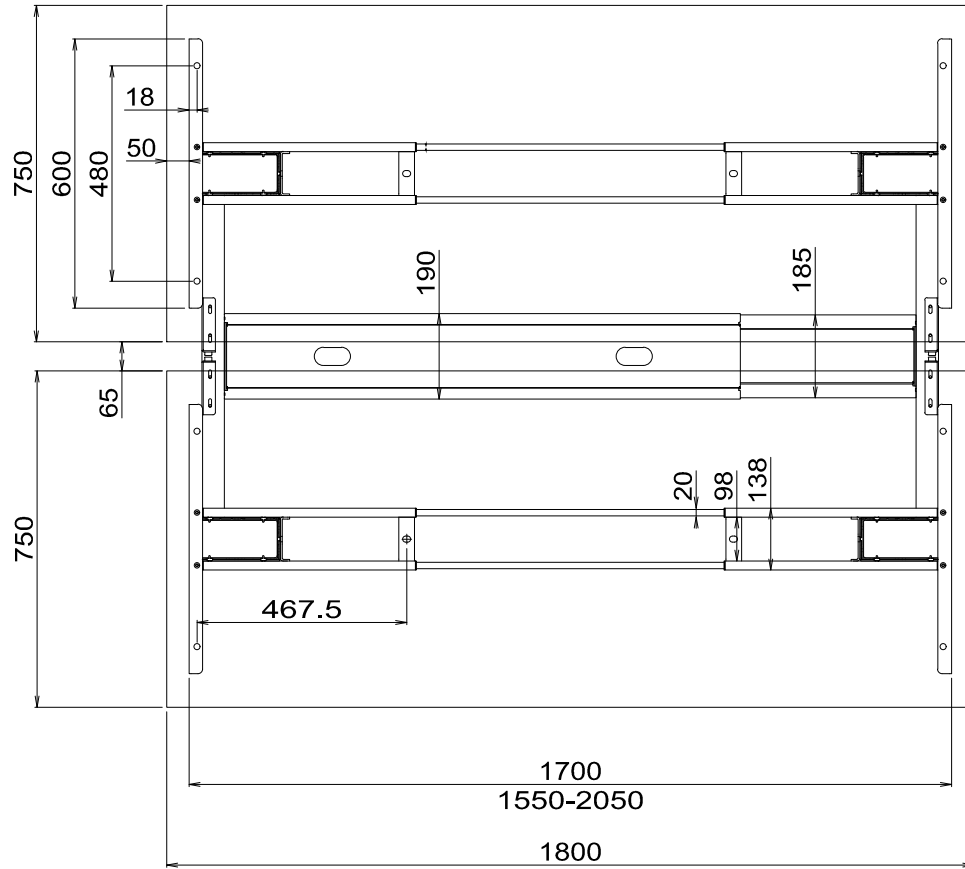

BDO Furniture Group
"MAKING FURNITURE EASY"

PRODUCT CODE:
EDR-B2B
ASSEMBLED SIZE:
-

REMARKS:
ADJUSTABLE
2023
BDO FURNITURE GROUP PTY LTD

FRONT VIEW

SIDE VIEW

TOP VIEW

ISOMETRIC VIEW